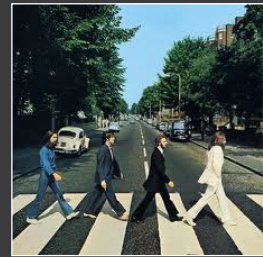

Concorso Calligrafico 2010 / 2011

The Beatles